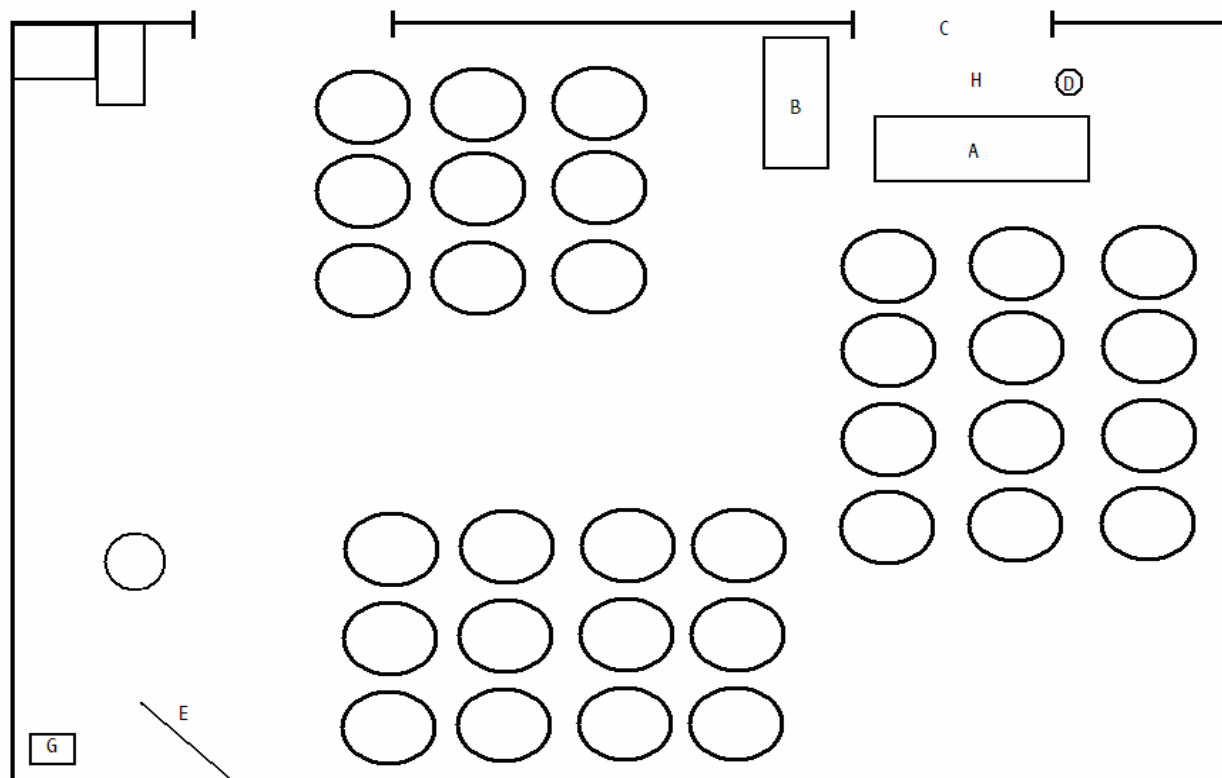

CSI-Crime Scene Set up (Scene One)

FIRST ROOM

- Towel threads on floor beside candle D
- Hairs on floor near candle D
- Traces of Seamen in trash can G – Condom was removed
- Palm Prints H of Male on floor near candle D
- Putty on door E locking mechanisms
- CD-in player B which is not the teachers/Males finger prints
- Girls right hand prints on top of desk A
- Males prints on back of desk A from pushing it around
- Skid marks F appear to show that desk was moved
- Couple on surveillance cameras going down the hall and entering the room
- Janitor allowed student down hall to "get books"
- Window seal of window C with trace amounts of wine spilled on it.
- Pubic hairs on window seal C where male leaned out the window
- Shoe prints outside window C to drop off stuff for party in room-stool marks in rocks to set stuff on.
- Male fingerprints on door knob of E
- Male fingerprints on window where he pushes open the window and on latch
- Male face and fingerprints on window C where he looks into the room, checking for the right room location
- Match in trash can G used to light candle
- Top of wine bottle/cork/wrapper used to celebrate consummation